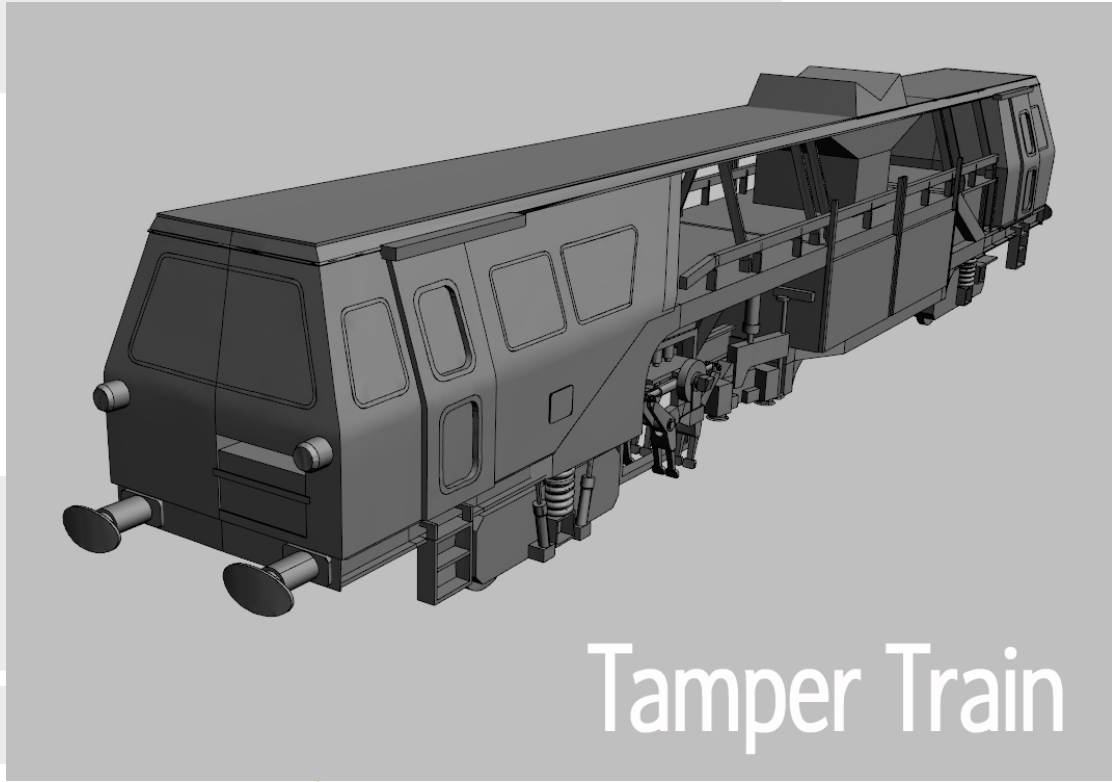

3D PDF

Left click : Rotate
Right click : Zoom
Left & Right click : Pan

www.severnpartnership.co.uk

Tamper Train

Lord Hill's column, Shrewsbury
3D Model

Kings House, Manchester
Laser Point Cloud

Founding Fathers statue, Birmingham
3D Model

Tamper Train, Llynclys
3D Model