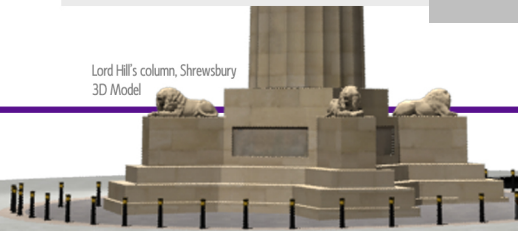

3D PDF

Left click : Rotate
Right click : Zoom
Left & Right click : Pan

www.severnpartnership.co.uk
www.3d-model.co.uk

Reading City Centre

Lord Hill's column, Shrewsbury
3D Model

Kings House, Manchester
Laser Point Cloud

Founding Fathers statue, Birmingham
3D Model

Tamper Train, Llynclys
3D Model