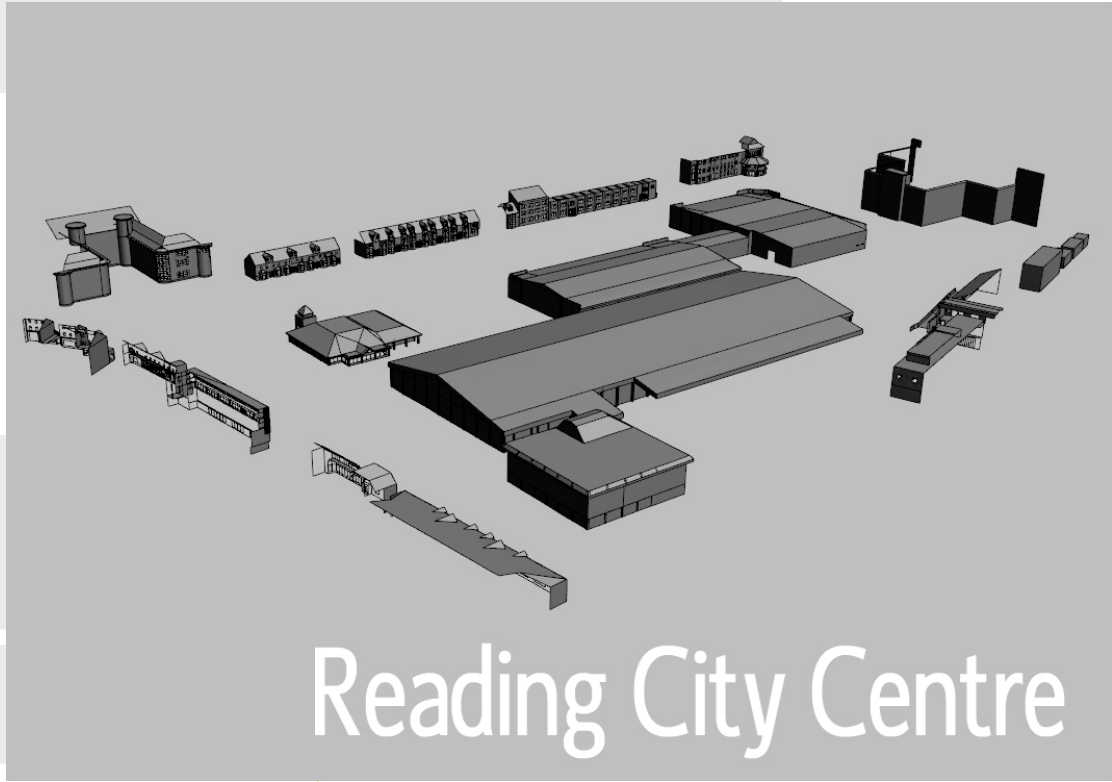

3D PDF

Left click : Rotate
Right click : Zoom
Left & Right click : Pan

www.severnpartnership.co.uk
www.3d-model.co.uk

Reading City Centre

Lord Hill's column, Shrewsbury
3D Model

Kings House, Manchester
Laser Point Cloud

Founding Fathers statue, Birmingham
3D Model

Tamper Train, Llynclys
3D Model