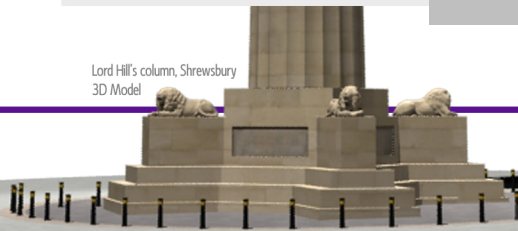

3D PDF

Left click : Rotate
 Right click : Zoom
 Left & Right click : Pan

www.severnpartnership.co.uk
www.3d-model.co.uk

Remotely Operated Vehicle (ROV)

Lord Hill's column, Shrewsbury
 3D Model

Kings House, Manchester
 Laser Point Cloud

Founding Fathers statue, Birmingham
 3D Model

Tamper Train, Llynclys
 3D Model