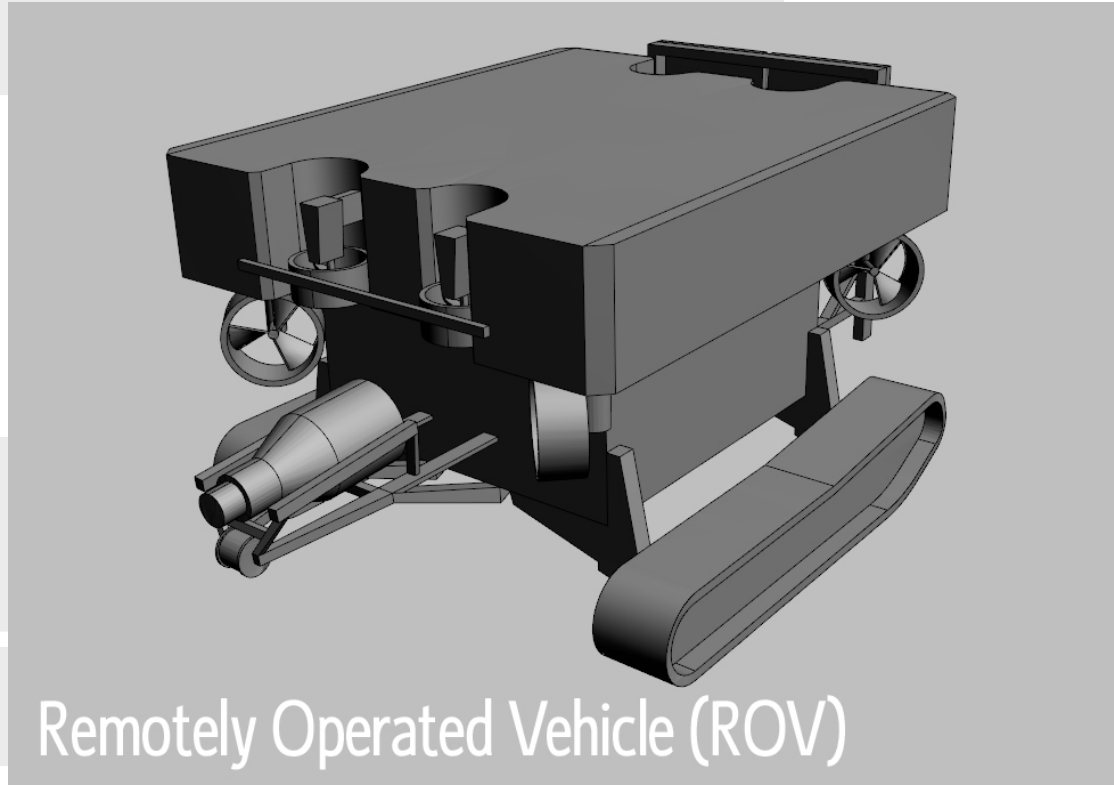

3D PDF

Left click : Rotate
 Right click : Zoom
 Left & Right click : Pan

www.severnpartnership.co.uk
www.3d-model.co.uk

Remotely Operated Vehicle (ROV)

Lord Hill's column, Shrewsbury
 3D Model

Kings House, Manchester
 Laser Point Cloud

Founding Fathers statue, Birmingham
 3D Model

Tamper Train, Llynclys
 3D Model